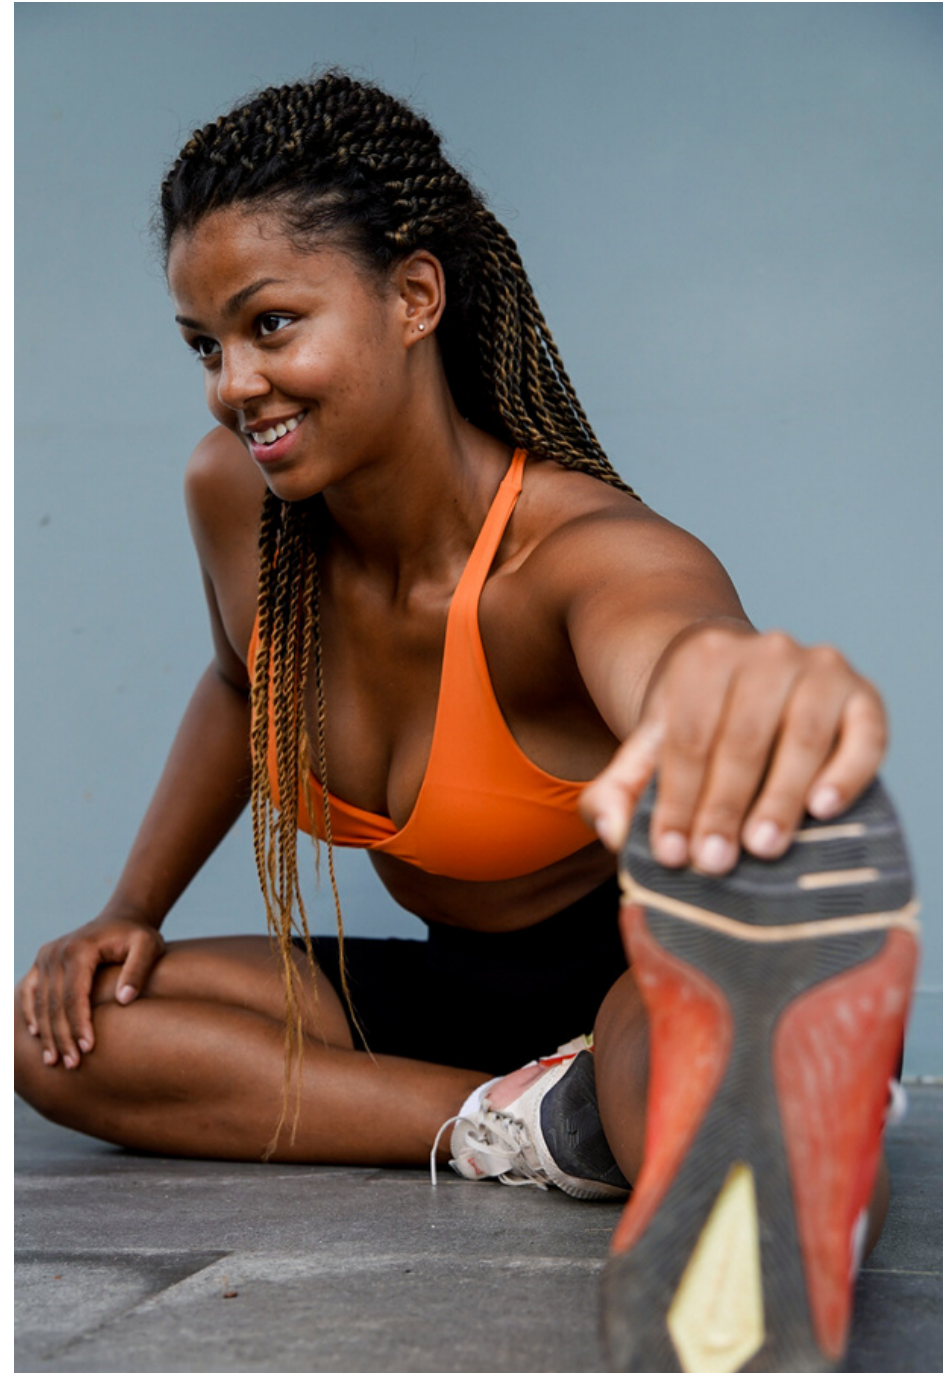

TANITA

KARYN

LIFESTYLE

HIGHT 174CM|5'9" BUST99 WAIST 79 HIP105 SIZE 38/40 SHOES40 CUP80C HAIR|EYES DARK BROWN

BASE BERLIN INSTA@TANKAYY MAILCONTACT@TANITAKARYN.COM

TANITA

KARYN

FITNESS